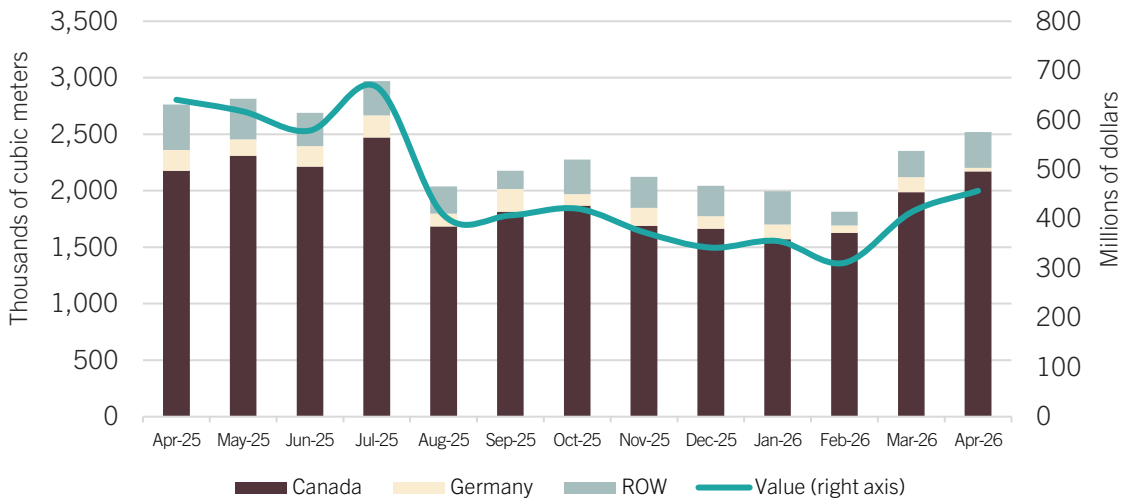

Softwood lumber imports

Source: U.S. Census Bureau US Trade Online. ROW: Rest of World