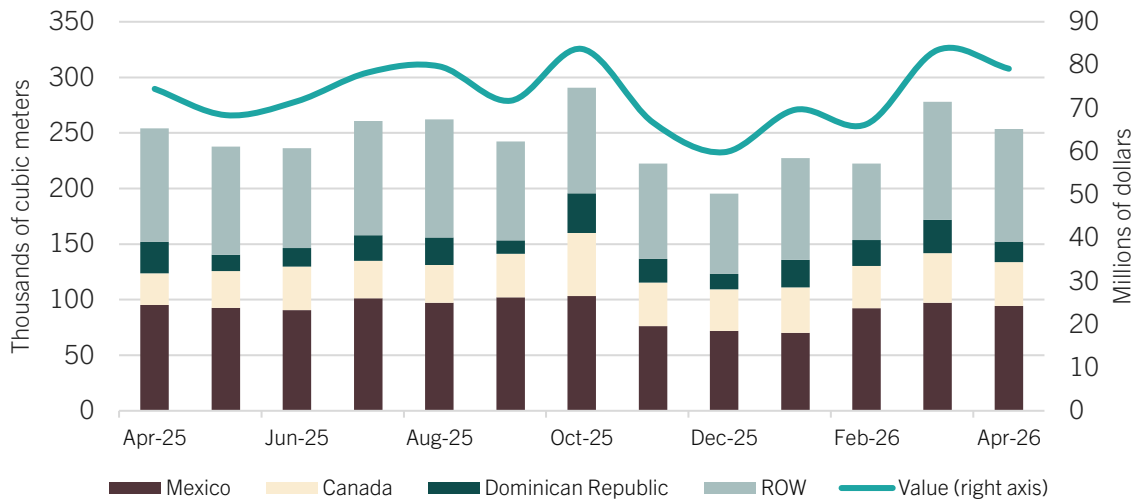

Monthly softwood lumber exports and imports

The charts below highlight the latest monthly trade flow data for the top five trading partners and the rest of the world. Softwood lumber imports held relatively constant while exports dropped.

Softwood lumber exports

Source: U.S. Census Bureau US Trade Online. ROW: Rest of World