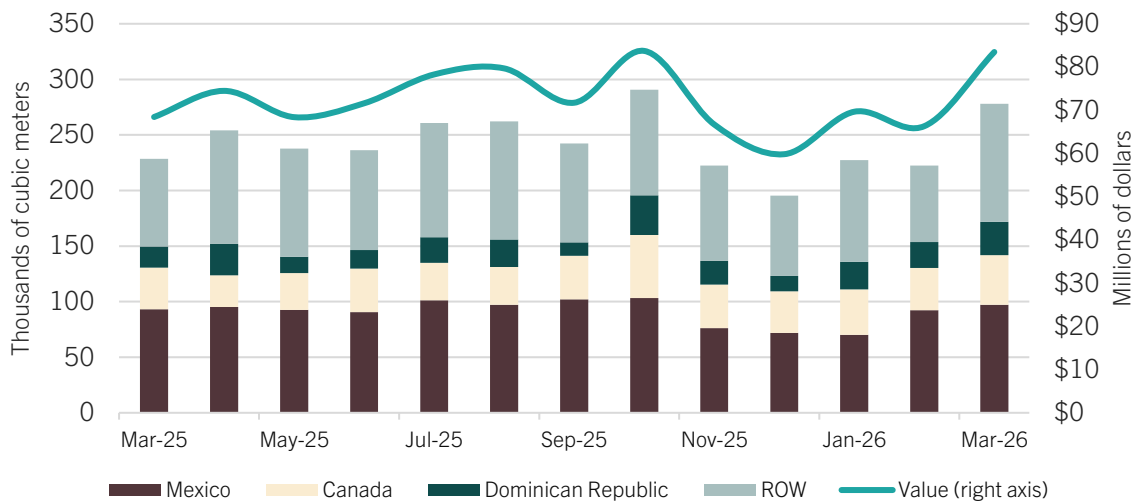

Monthly softwood lumber exports and imports

The charts below highlight the latest monthly trade flow data for the top five trading partners and the rest of the world. Softwood lumber exports and imports increased in March.

Softwood lumber exports

Source: U.S. Census Bureau US Trade Online. ROW: Rest of World