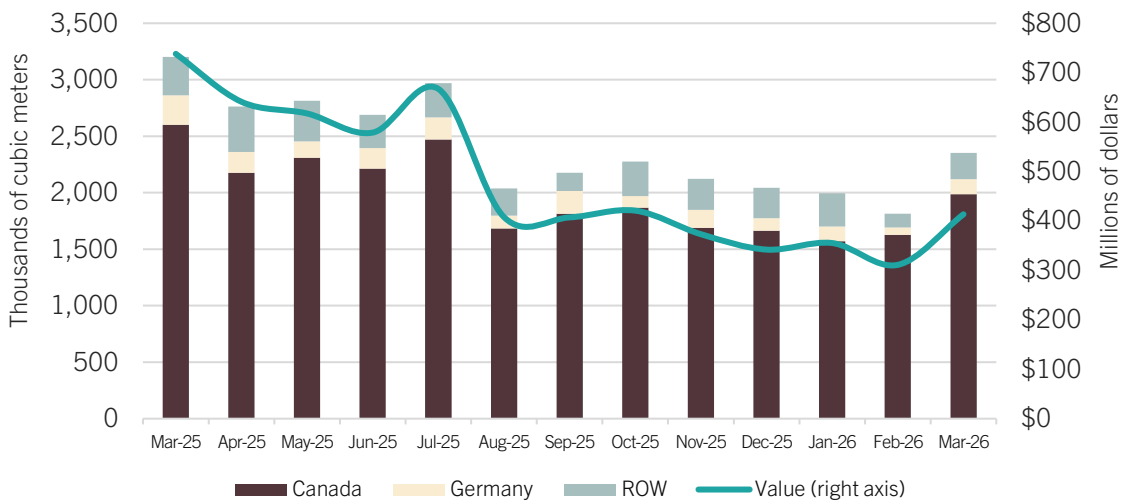

Softwood lumber imports

Source: U.S. Census Bureau US Trade Online. ROW: Rest of World