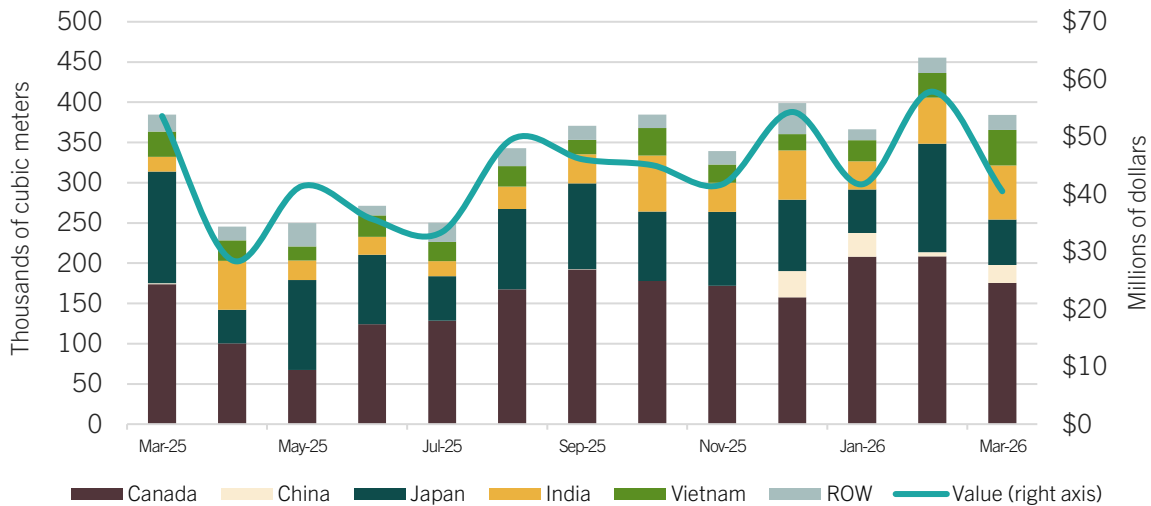

Monthly softwood log exports and imports

The charts below highlight the latest monthly trade flow data for the top five trading partners and the rest of the world. Log exports fell notably in March on declines to Canada and Japan.

Softwood log exports

Source: U.S. Census Bureau US Trade Online. ROW: Rest of World