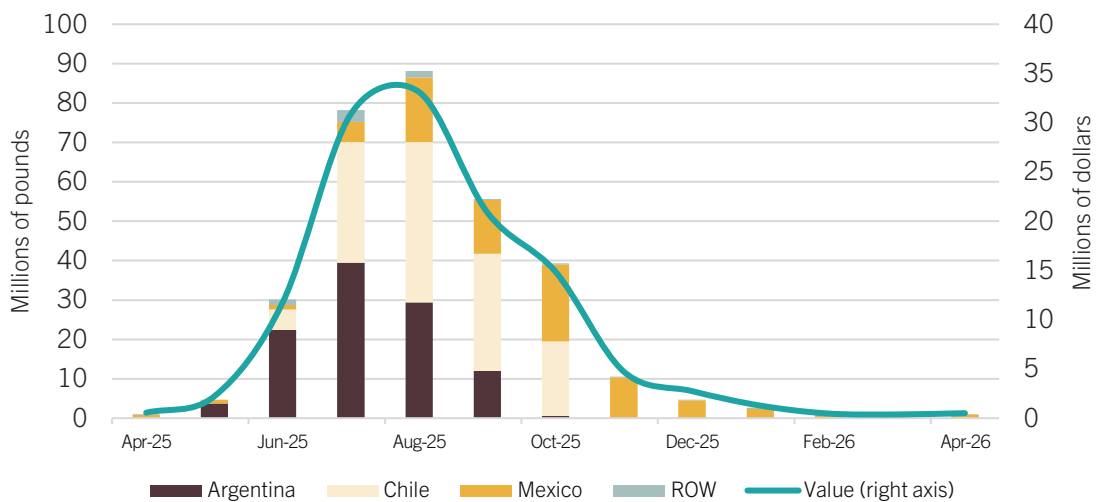

Lemon imports

Source: U.S. Census Bureau US Trade Online. ROW: Rest of World